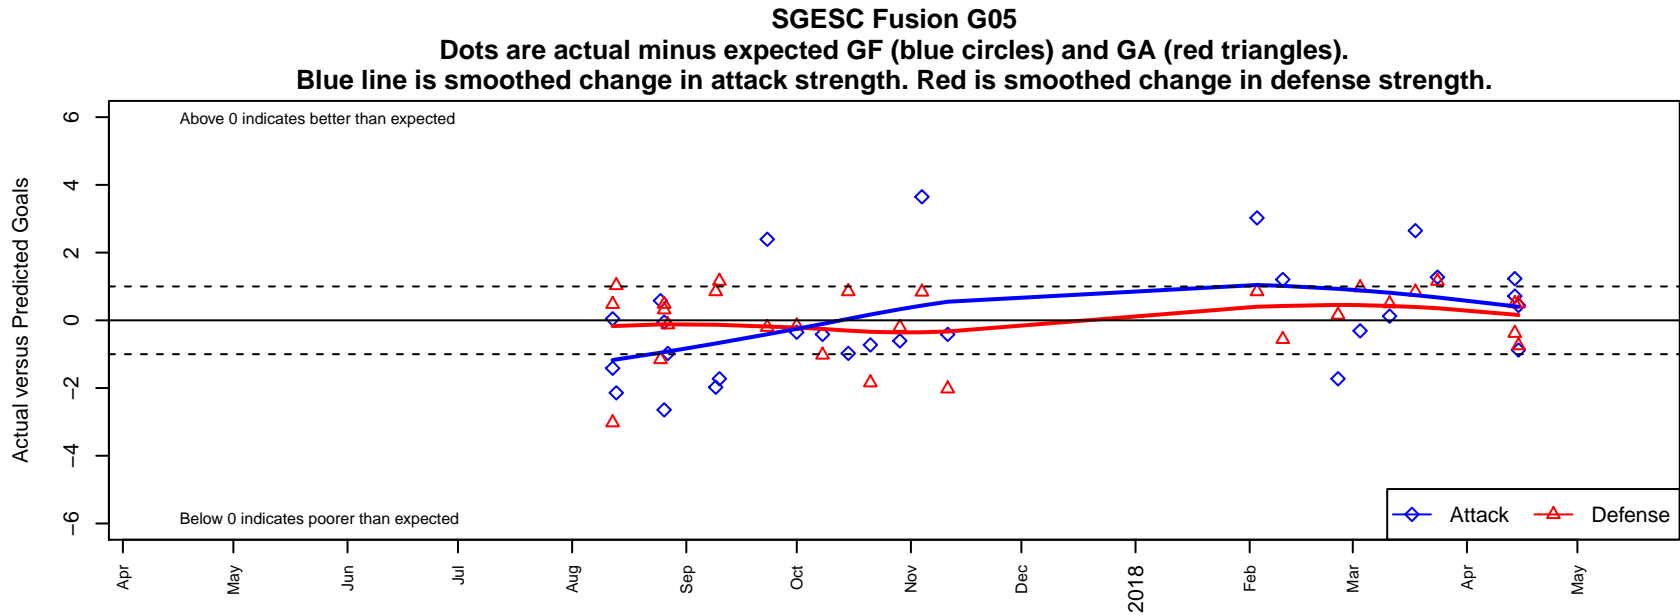

**attack and defense variance (black dot)
relative to other teams
and top 10 in region**

**attack and defense rating
relative to others at age
and all opponents in last 13 months**

SGESC Fusion G05

Spanaway Graham Eatonville SC
Graham, WA

G05 total strength=852
attack=1.64 defense=0.87

fall league = PSPL Classic 1 – West U13

spr league = Spr PSPL – '05 Classic 1 – West I

notes= Mclaughlin 2016

alt names used:

SGEO FUSION G05

SGEO Fusion G05 Shalen

SGEOSC FUSION 05'

SGEOSC FUSION 05'

SGEOSC FUSION G05 (WA)

Venues played:

2017 Eastside FC Cup GU13 Silver

2017 River Jam Copa U13

2017 PSPL Classic 1 – West U13

2017 Spr PSPL – '05 Classic 1 – West U13

2017 WA Cup U13 Silver U13