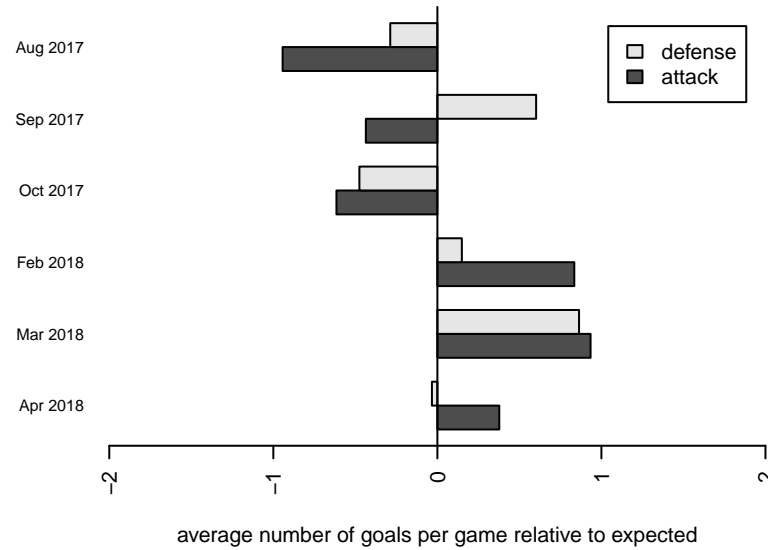

Performance relative to 13 month average