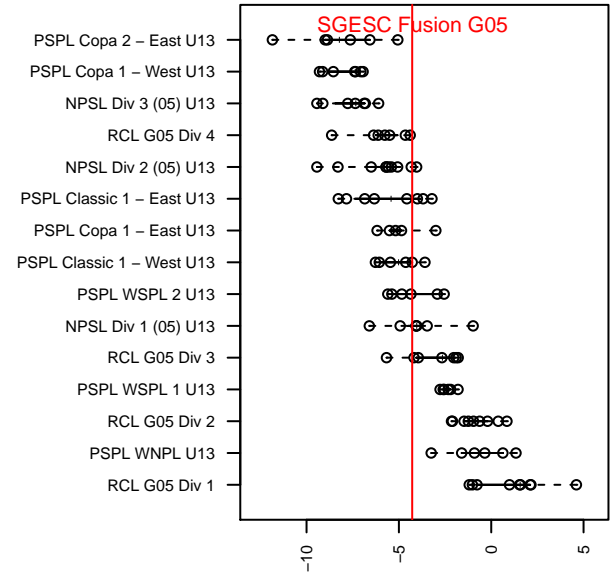

**attack and defense rating
relative to others at age
and all opponents in last 13 months**